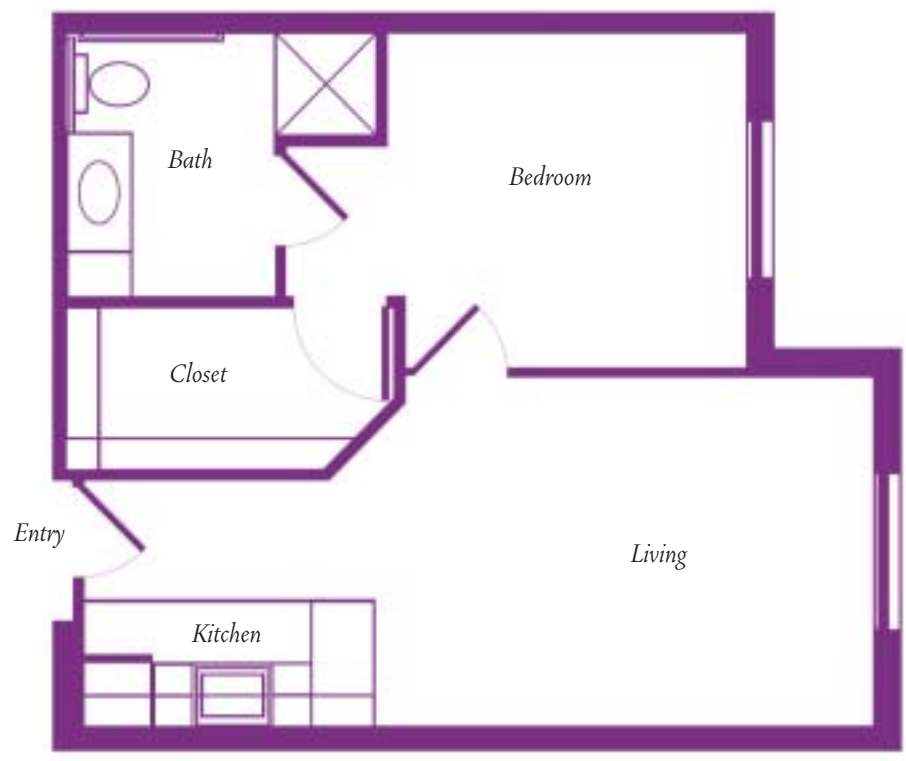

*The*  
**WENTWORTH**  
AT WILLOW CREEK

**APARTMENT  
FLOOR PLANS**

THE WENTWORTH AT WILLOW CREEK has been expressly designed with seniors in mind. Five unique floor plans that maximize living space, while providing comfort and adequate storage, allow you to choose the style that suits your individual needs.

**TWO BEDROOM**

*720 Square feet\**

A WENTWORTH SENIOR LIVING COMMUNITY  
THE WENTWORTH AT WILLOW CREEK · 8325 SOUTH HIGHLAND DRIVE  
SANDY, UT 84093 · T: 801.733.6363 F: 801.733.6362

WWW.WENTWORTHSL.COM

**ONE BEDROOM  
DELUXE**

530 Square feet\*

**ONE BEDROOM**

500 Square feet\*

**STUDIO**  
395 Square feet\*

**STUDIO**  
395 Square feet\*

**MAIN FLOOR**

**SECOND FLOOR**

\* Dimensions for individual rooms are approximate only and may vary slightly from apartment to apartment.