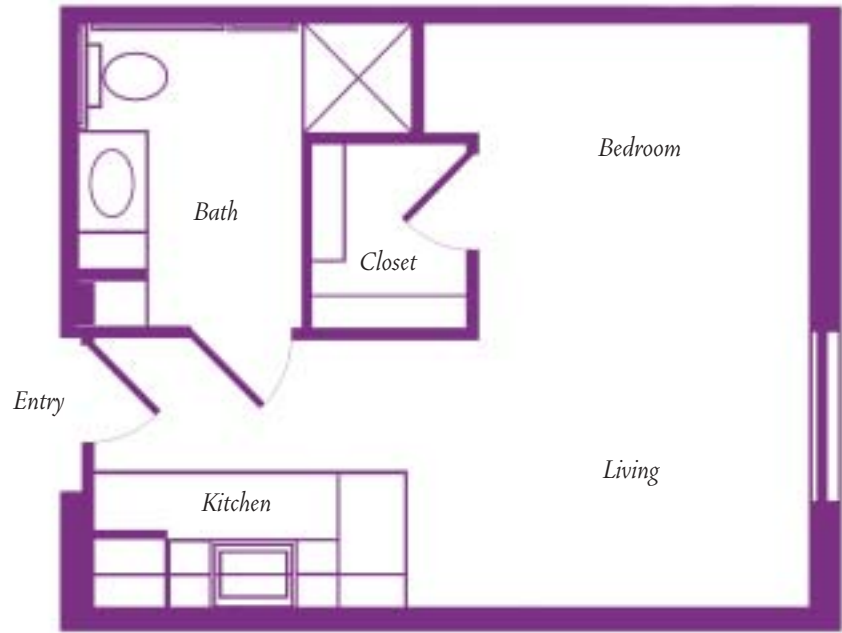

*The*  
**WENTWORTH**  
AT WILLOW CREEK

**APARTMENT  
FLOOR PLANS**

THE WENTWORTH AT WILLOW CREEK has been expressly designed with seniors in mind. Five unique floor plans that maximize living space, while providing comfort and adequate storage, allow you to choose the style that suits your individual needs.

**TWO BEDROOM**

*720 Square feet\**

A WENTWORTH SENIOR LIVING COMMUNITY  
THE WENTWORTH AT WILLOW CREEK · 8325 SOUTH HIGHLAND DRIVE  
SANDY, UT 84093 · T: 801.733.6363 F: 801.733.6362

WWW.WENTWORTHSL.COM

**ONE BEDROOM  
DELUXE**

530 Square feet\*

**ONE BEDROOM**

500 Square feet\*

**STUDIO**  
395 Square feet\*

**STUDIO**  
395 Square feet\*

**MAIN FLOOR**

**SECOND FLOOR**

\* Dimensions for individual rooms are approximate only and may vary slightly from apartment to apartment.