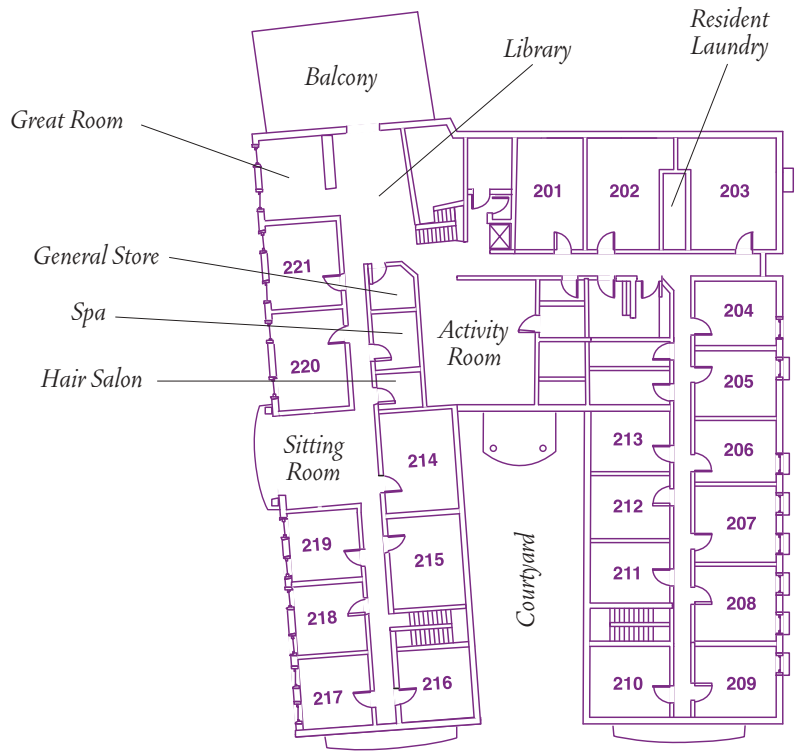

*The*  
**WENTWORTH**  
AT WILLOW CREEK

**APARTMENT  
FLOOR PLANS**

THE WENTWORTH AT WILLOW CREEK has been expressly designed with seniors in mind. Five unique floor plans that maximize living space, while providing comfort and adequate storage, allow you to choose the style that suits your individual needs.

**TWO BEDROOM**

*720 Square feet\**

A WENTWORTH SENIOR LIVING COMMUNITY  
THE WENTWORTH AT WILLOW CREEK · 8325 SOUTH HIGHLAND DRIVE  
SANDY, UT 84093 · T: 801.733.6363 F: 801.733.6362

WWW.WENTWORTHSL.COM

**ONE BEDROOM  
DELUXE**

530 Square feet\*

**ONE BEDROOM**

500 Square feet\*

**STUDIO**  
395 Square feet\*

**STUDIO**  
395 Square feet\*

**MAIN FLOOR**

**SECOND FLOOR**

\* Dimensions for individual rooms are approximate only and may vary slightly from apartment to apartment.